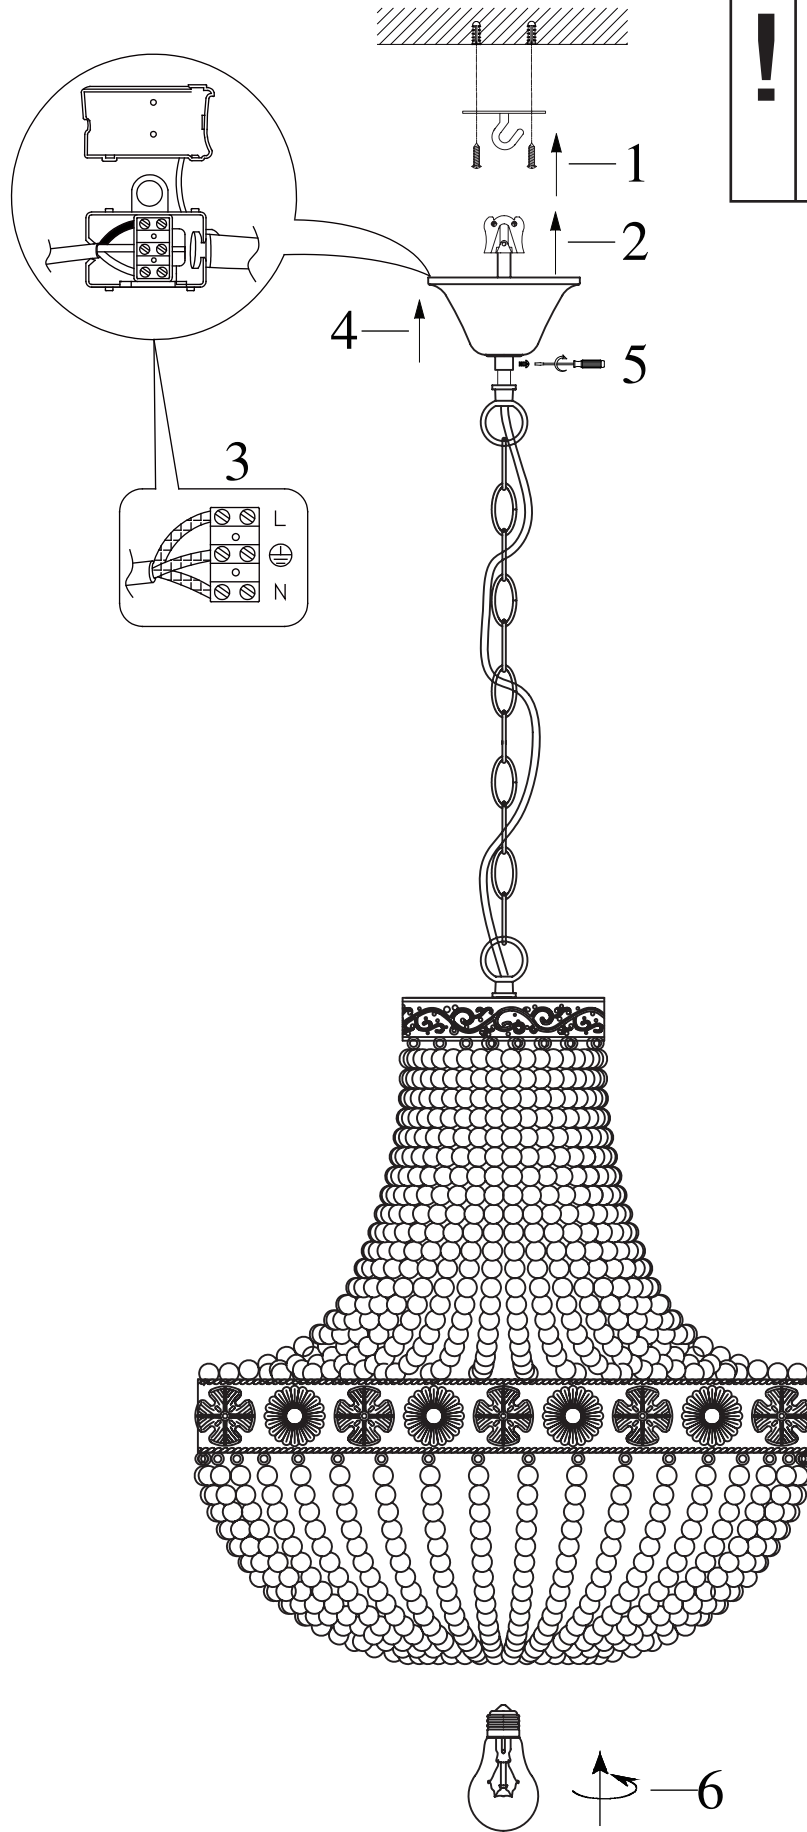

LUNA

!	N	L	⊥
	blauw bleu blue blau azul azzurro bla kek niebieski modra	bruin brun brown braun marron castanho bruno brun barna brazowy hneda	geel-groen jaune-vert yellow-green gelg-grun amarillo-verde giallo-verde gul-grun sarga-zold zluta- zelena zloty-zielony

230V ~ 50Hz E27 Max. 40W

Bulb not included

ART nr. 3057073

Hanging lamp perles D51x63 cm

LUNA old white

230V~ 50Hz E27 Max.40W

Power connections may only be handled by a skilled worker.